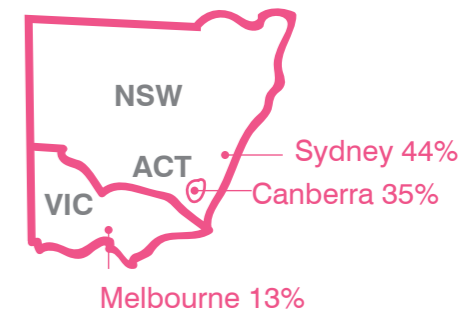

Operating System
Manual Crank

WYNSTAN STRAIGHT DROP AWNING SERIES

Our Australian designed and engineered Straight Drop Awning series has been developed to suit all exterior buildings. The series of four awning styles utilise common hardware for a consistent look across the range. Given this, you can personalise the perfect awning to suit your requirements.

Straight Drop
Awning

WYNSTAN STRAIGHT DROP AWNINGS PROVEN TO REDUCE COOLING ENERGY COSTS BY UP TO 44%