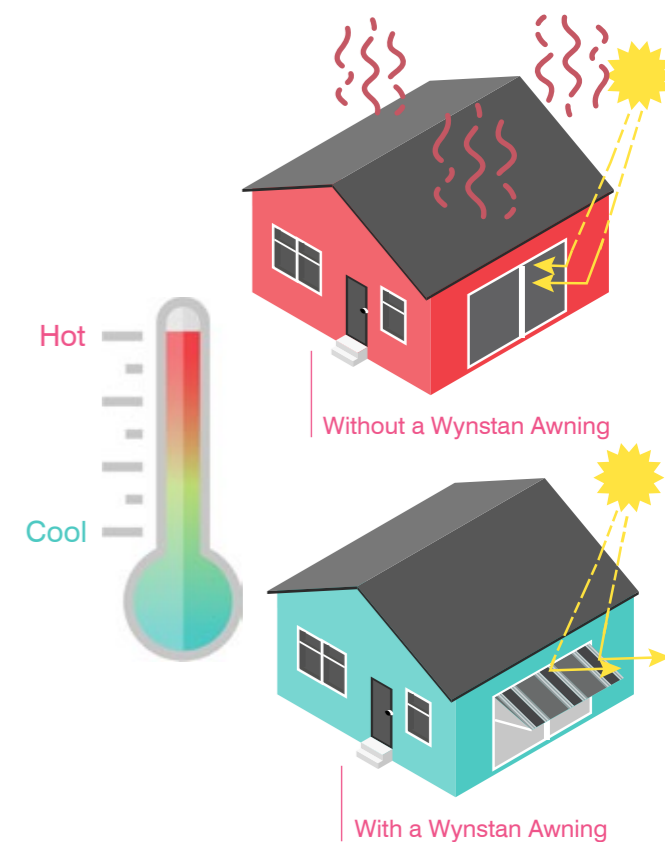

A modern interior space with a large window and a straight drop awning. The awning is a dark, solid color and is partially rolled up. The window looks out onto a bright, sunny beach scene with waves crashing on the shore. The floor is made of large, light-colored tiles. The overall atmosphere is bright and airy.

Wynstan
BLINDS DOORS SHUTTERS AWNINGS

**STRAIGHT DROP
AWNINGS**

Operating System
Manual Crank

WYNSTAN STRAIGHT DROP AWNING SERIES

Our Australian designed and engineered Straight Drop Awning series has been developed to suit all exterior buildings. The series of four awning styles utilise common hardware for a consistent look across the range. Given this, you can personalise the perfect awning to suit your requirements.

Straight Drop
Awning

WYNSTAN STRAIGHT DROP AWNINGS PROVEN TO REDUCE COOLING ENERGY COSTS BY UP TO 44%

Our Awnings have been independently tested & proven to significantly reduce cooling energy costs by keeping a standard* home at a consistent & comfortable temperature throughout the summer months.

Pivot Arm

Projecting the fabric off the window via a set of arms, the Wynstan Pivot allows sun to be controlled through the angle or pitch, and allows for airflow underneath as the awning is not fitted directly to the window. Windows can remain open when the awning is in use and this awning is suitable for small or large windows.