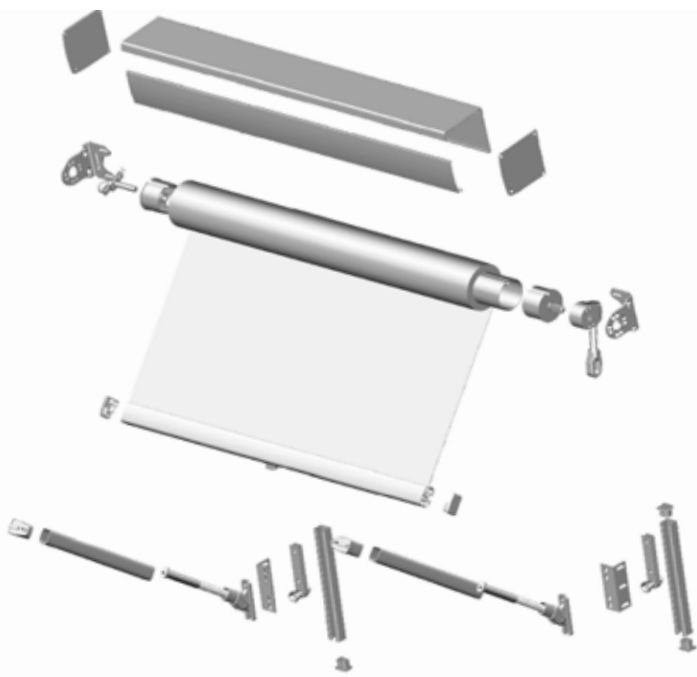

PIVOT ARM AWNINGS

MAINTAIN AIR FLOW

Projecting the fabric off the window via a set of arms, the Wynstan Pivot Arm Awning allows sun to be controlled through the angle or pitch, and allows for airflow underneath as the awning is not fitted directly to the window. Windows can remain open when the awning is in use and this awning is suitable for small or large windows.

TECHNICAL INFORMATION

Design and Fabrication

Pivot Arm Awnings offer many design options including fabric, hood colour, and whether the trim is flat or scalloped.

Pivot Arm Awnings fabrics include canvas, acrylic or sunscreen fabric.

Installation

Pivot Arm Awnings are suitable for the exterior of both windows and doors. They have spring-loaded arms to hold the fabric taut – fantastic for moderately windy locations.

Size Limitations

Control Type	Min Width	Min Drop	Max Width	Max Drop	Max Area
Manual Crank	1000	500	5000	4000	16 sqm
Wynmotion Motorisation	1000	500	5000	4000	16 sqm