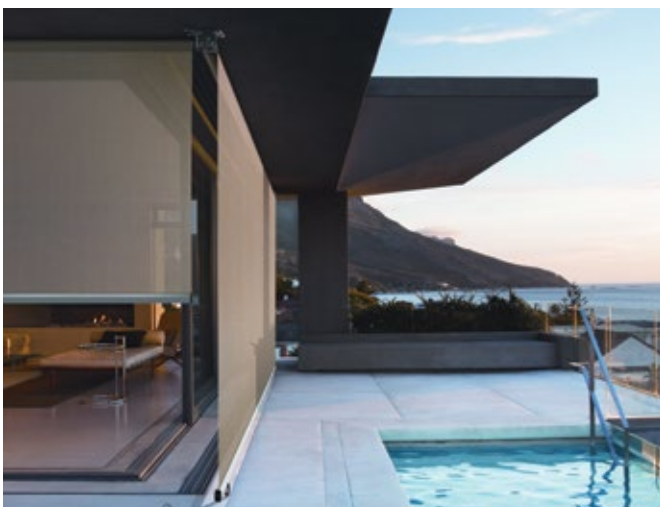

BENEFITS

Hardware Colours

With 6 standard colours inspired by popular COLORBOND® colours, so your awning can complement most exteriors styles. Custom colours available.

Bottom Rail Accessories

Locking Bolt - Secures the awning into the side channel base, cable bracket or breaching staple. As the bolt is inserted inside the base rail, the system maintains its clean aesthetic, and allows the bottom rail to be positioned closer to the ground.

Hold Down Strap - Hold down straps can be used to hold the awning down at various points across the width of the awning. Similar to the locking bolts, the hold down clips insert inside the bottom rail for a clean finish.

Multiple Fabrics Suitable

The Straight Drop Awning can be made with sunscreen, acrylic, or canvas fabric which is highly effective in blocking UV rays.

Child-Safe

No cords or cables adds an extra level of child-safety.

Satisfaction Guaranteed

Quality installation is assured with our specialist team, and peace of mind with a Wynstan 3 year warranty.*

*For more information about our Wynstan 3 year warranty, please see our Warranty & Care Guide manual.

Book your FREE in-home consultation today! 1300-667-679