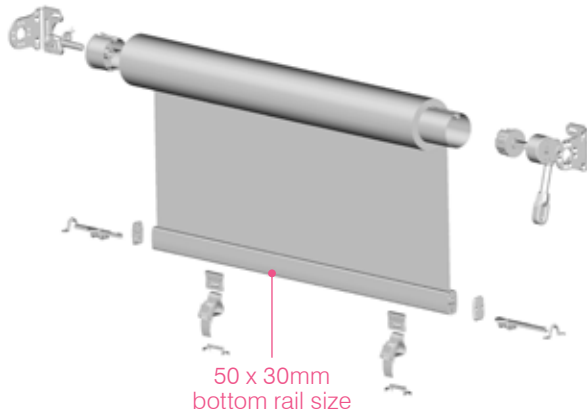

TECHNICAL INFORMATION

Size Limitations

Control Type	Min Width	Min Drop	Max Width	Max Drop	Max Area
Manual Crank	1000	500	5000	4000	16 sqm
Wynmotion Motorisation	1000	500	5000	4000	16 sqm

Operating Options

Straight Drop Awnings can be operated by:

1. Manual Crank
2. Wynmotion Motorisation

Head Box Options

Choose from 3 head box styles:

1. Closed head box
2. Open head box
3. No head box