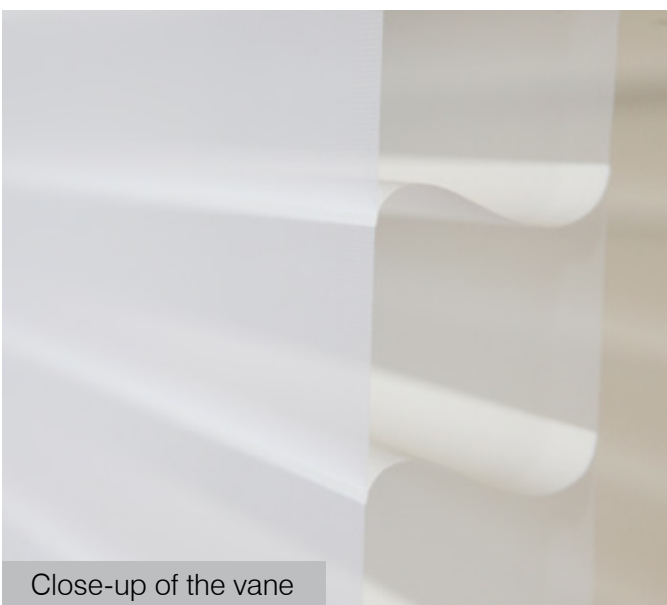

TECHNICAL INFORMATION

Range

There are four types of Whisper Sheer fabric, each fabric type also comes in a range of colours:

- Ombrage (translucent fabric)
- Nuage (room darkening fabric)
- Brilliance (translucent fabric)
- Mystique (room darkening fabric)

Vane Sizes

Choose from 3 different vane sizes:
50mm, 65mm or 75mm

Design Function

Whisper Sheer Blinds are created by soft vanes suspended between two layers of sheer fabric. Light and privacy is controlled by raising or lowering the tilt of the vane.

Control Options

Whisper Sheer can be fitted with a single cord control, continuous cord loop system, cordless system.

BENEFITS

Close-up of the vane

Easy To Clean

The anti-static nature helps repel dirt and dust.

Rolls Away

When retracted fully, the roll of the blind is concealed by a fashionable cassette.

Child-Safe

In order to keep little ones safe, we install child-safety devices on all products.

Satisfaction Guaranteed

Quality installation is assured with our specialist team, and peace of mind with a Wynstan 3 Year Warranty*.

*For more information about our Wynstan 3 year warranty, please see our Warranty & Care Guide manual.

Book your FREE in-home consultation today! 1300-667-679