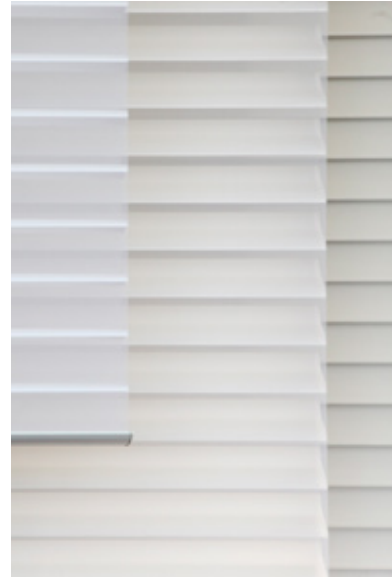

WHISPER SHEER SHADES

ELEGANT SOPHISTICATION

Whisper Sheer Shades are an elegant window covering, they provide privacy without darkening the room, and allow you to view your outdoor environment without revealing glare on the windows. Whisper Sheers combine the sheer fabric of a curtain, the tilting vanes of a venetian, and the roll-away function of roller blinds.

TECHNICAL INFORMATION

Range

There are four types of Whisper Sheer fabric, each fabric type also comes in a range of colours:

- Ombrage (translucent fabric)
- Nuage (room darkening fabric)
- Brilliance (translucent fabric)
- Mystique (room darkening fabric)

Vane Sizes

Choose from 3 different vane sizes:
50mm, 65mm or 75mm

Design Function

Whisper Sheer Blinds are created by soft vanes suspended between two layers of sheer fabric. Light and privacy is controlled by raising or lowering the tilt of the vane.

Rolls Away

When retracted fully, the roll of the blind is concealed by a fashionable cassette.

Child-Safe

In order to keep little ones safe, we install child-safety devices on all products.

Satisfaction Guaranteed