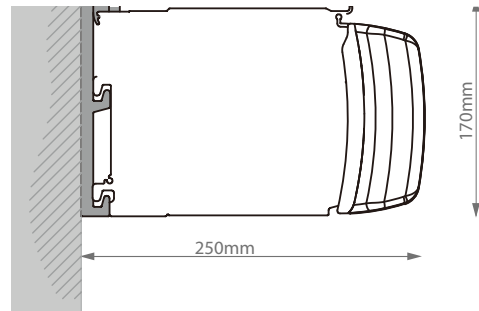

TECHNICAL INFORMATION

Operation

The Full Cassette Folding Arm Awnings are powered **by Wynmotion automation only**. Wynmotion movement sensors are highly recommended for motorised options.

Size

They have a maximum width of 7m with a projection of 3.5m. The width of the awning must be more than 500mm bigger than the projection for the awning to work.

Pitch

The pitch of the awning can be set on installation from a minimum of 5° down to 45°, if requested.

Hardware Colour

The standard colour of hardware is White and Silver special colours are available.