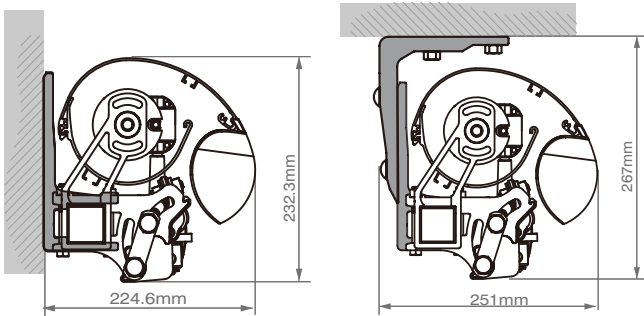

## Size

They have a maximum width of 7m with a projection of 3.5m. The width of the awning must be more than 500mm bigger than the projection for the awning to work.