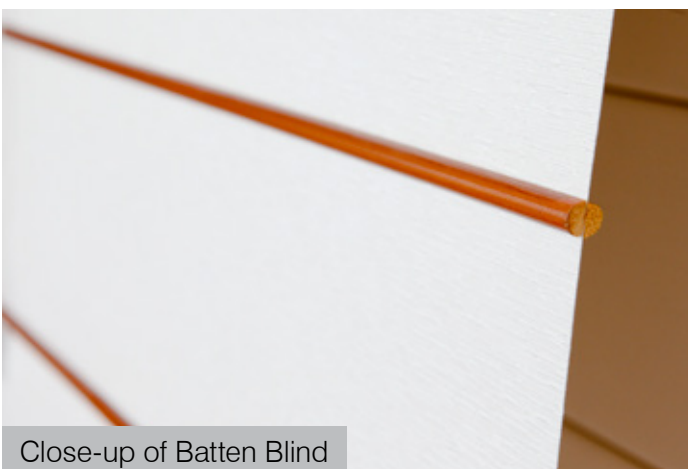

TECHNICAL INFORMATION

Control Options

Roman Blinds can be fitted with cord control, chain control, or they can be motorised and automated with Wynmotion Motors.

Fabric Type

Roman Blinds can be made with block-out fabric, light-filtering fabric or sunscreen fabric. Within these fabrics, there is a vast range of colours, textures and patterns to choose from. Ask your Sales Consultant, or visit a showroom, to view the range.

Batten Blinds

Batten Blinds are a form of Roman Blinds, but are fitted with slim wooden strips along the horizontal folds. (Traditional Roman Blinds use discrete metal battens at the back of the blind to pinch the fabric together.)

BENEFITS

Close-up of Batten Blind

Range of Fabrics

Roman Blinds can be made with an extensive range of fabrics, meaning there is an option to suit any decor.

Child-safe

Like all Wynstan products, Roman Blinds come fitted with child-safety devices.

Satisfaction Guaranteed

Quality installation is assured with our specialist team, and peace of mind with Wynstan 3 year warranty*.

*For more information about Wynstan 3 year warranty, please see our Warranty & Care Guide manual.

Book your FREE in-home consultation today! 1300-667-679