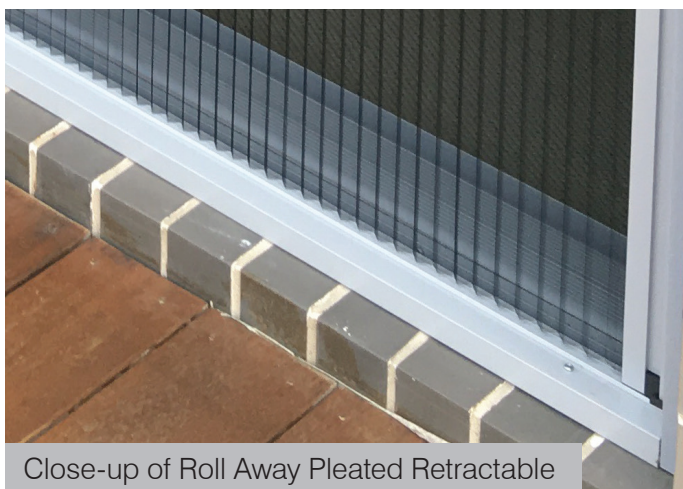

TECHNICAL INFORMATION

Style

There are two styles of Retractable Flyscreens:

- Rollaway Pleated Retractable (retract to the side)
- Rollup or Rollaway Retractable (retract to the top)

Stopping Points

Roll up and Roll Away Retractable Flyscreens can have stopping points to allow the screen to be secured at various points along the track. Pleated Retractable Flyscreens allow the screen to stop at any point.

Reduced Trip Hazard

Rollaway pleated Retractable Flyscreen have a 4mm or 8mm bottom track, reducing the chance of tripping.

Mesh Types

Retractable Flyscreens are available with three different types of mesh:

- Plain mesh
- Striped mesh
- Pleated mesh (only available for Rollaway)

Pleated mesh makes the flyscreen more visible, which is excellent for children and pets, reducing the risk of them walking through the screen.

BENEFITS

Close-up of Plain Mesh (Roll up or Roll Away)

Close-up of striped mesh

Close-up of Roll Away Pleated Retractable

Allows Airflow

Retractable Flyscreens keep bugs out, yet allows fresh air to pass through.