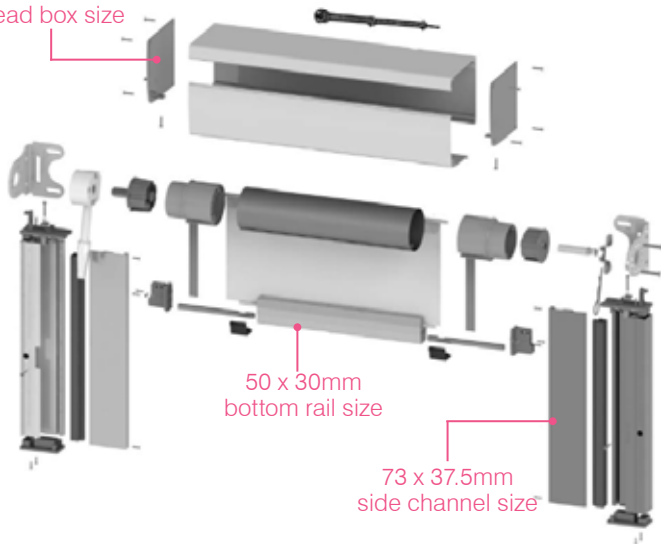

TECHNICAL INFORMATION

Size Limitations

Control Type	Min Width	Min Drop	Max Width	Max Drop	Max Area
Manual Crank	1000	500	5000	4000	16 sqm
Light Lift	1000	500	5000	3000	12.75 sqm
Wynmotion Motorisation	1000	500	5000	4000	16 sqm

Operating Options

Zip Awnings can be operated by:

1. Manual Crank
2. Light Lift
3. Wynmotion Motorisation

130 x 125mm (dxh)
head box size

Head Box

The Zip Awning comes with an closed head box

Hardware Colours

Primrose

Inspired by: Classic Cream®

Pearl White

Bottom Rail Accessories

Locking Bolt - Secures the awning into the side channel base, cable bracket or breaching staple. As the bolt is inserted inside the base rail, the system maintains its clean aesthetic, and allows the bottom rail to be positioned closer to the ground.