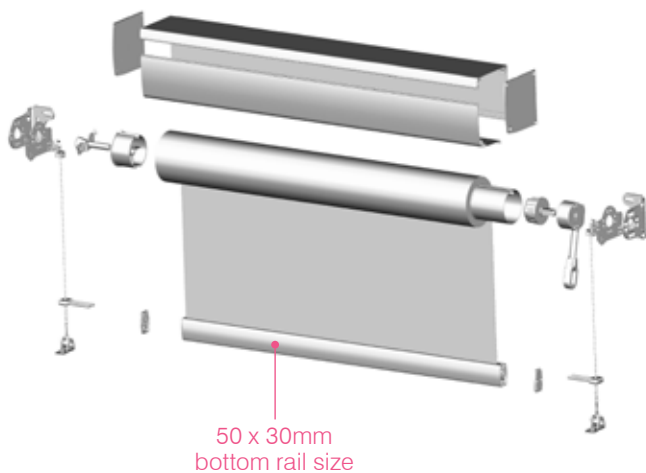

Cable Guide Awnings can be operated by:

1. Manual Crank
2. Wynmotion Motorisation

Head Box Options

Choose from 3 head box styles

1. Closed head box
2. Open head box
3. No head box

Bottom Rail Accessories

Locking Bolt - Secures the awning into the side channel base, cable bracket or breeching staple. As the bolt is inserted inside the base rail, the system maintains its clean aesthetic, and allows the bottom rail to be positioned closer to the ground.