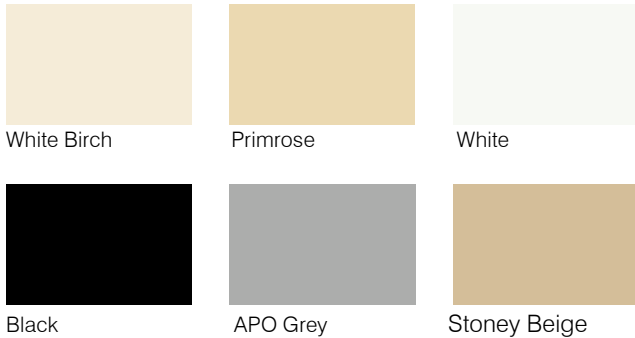

VERI
SHADES®

THE CLEVER CURTAIN

Everyone loves curtains, they're elegant, soft, and stylish – but they're either open or closed. Wynstan Veri Shades® unique patented design has the elegance and functionality of a blind and the privacy of a curtain. With the turn of a wand you can easily adjust the Veri Shades® to control and adjust light levels depending on the position of the sun, or privacy required.

TECHNICAL INFORMATION

Size Limitations

Control Type	Min Width	Min Drop	Max Width	Max Drop	Max Area
Wand	1000	1000	5950	3600	21 sqm

Hardware Colours

With 6 standard colours available:

Uniform Appearance

Seamless colour coordination between fabric and hardware for a cohesive interior look. The modern headrail design is available in 6 matching colours